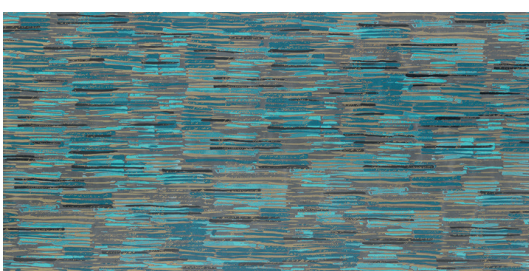

INS. GAME IVORY RT
5999123018137 | 60 x 120

INS. GAME ICE RT
5999123018120 | 60 x 120

INS. ABSTRACT IVORY RT
5999123018069 | 60 x 120

INS. ABSTRACT ICE RT
5999123018052 | 60 x 120

INS. BLUERAIN RT
5999123018076 | 60 x 120