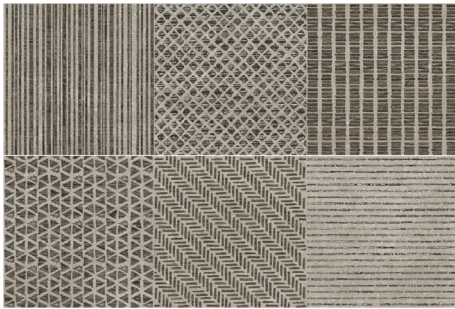

Natural harmony - The BRILLA tiles collection is characterised by beige and grey colours, the use of standard motifs and a restrained look. While the sand-coloured wall and decorative tiles and tiling in the collection exude warmth, the anthracite shades exude cool elegance. And the trendy look of the interior can be further enhanced by decorative elements such as the mosaic and decorative stripes in the collection. BRILLA tiles captivate with their simple beauty, while creating a pleasant atmosphere in any home.

5999123018519

NAT. GRIGIO

5999123018489

5999123018533

NAT. NERO

DEKOR CSEMPÉK
DECOR TILESBIII
GL8.3
mm

M

MGS
MULTI GRAPHIC & ZIRCOMADE
IN
ITALYINSERTO ASTRO SABBIA
5999123017291 | 25 x 75INSERTO ASTRO ANTRACITE
5999123017284 | 25 x 75INSERTO GALASSIE A+B SABBIA
5999123017314 | 25 x 75INSERTO GALASSIE A+B ANTRACITE
5999123017307 | 25 x 75MOZAIKOK
MOSAICSMOSAICO SABBIA
5999123017338
30 x 30MOSAICO ANTRACITE
5999123017321
30 x 30DEKORCSÍKOK
DECOR STRIPSBACCHETTA ALU SABBIA
5999123017352
1 x 75BACCHETTA ALU ANTRACITE
5999123017345
1 x 75