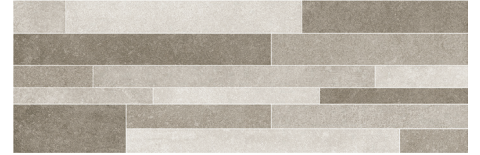

BRICK SABBIA
5999123017239 | 25 x 75