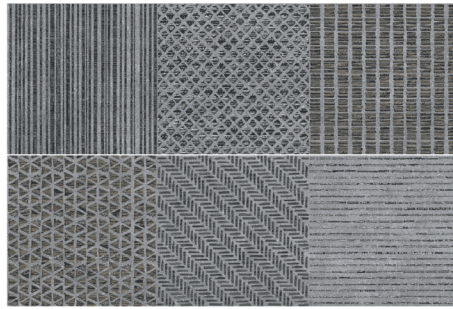

INSERTO GALASSIE A+B ANTRACITE
5999123017307 | 25 x 75

MOZAIKOK
MOSAICS

DEKORCSÍKOK
DECOR STRIPS

BACCHETTA ALU SABBIA
5999123017352
1 x 75

BACCHETTA ALU ANTRACITE
5999123017345
1 x 75