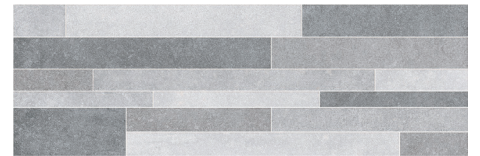

BRICK ANTRACITE
5999123017222 | 25 x 75